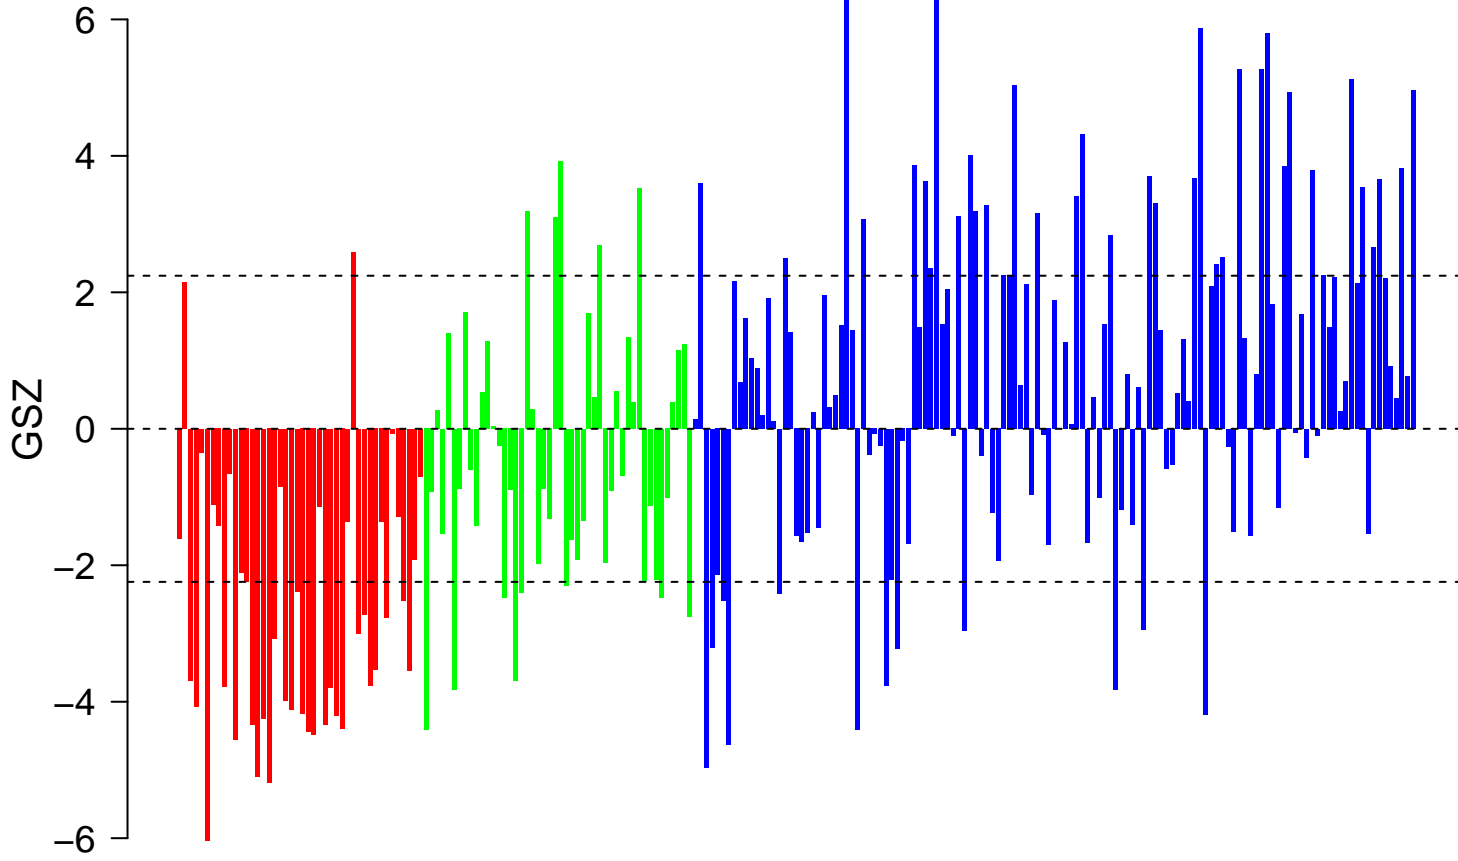

WANG_MLL_TARGETS

■ on
■ -
□ off

WANG_MLL_TARGETS